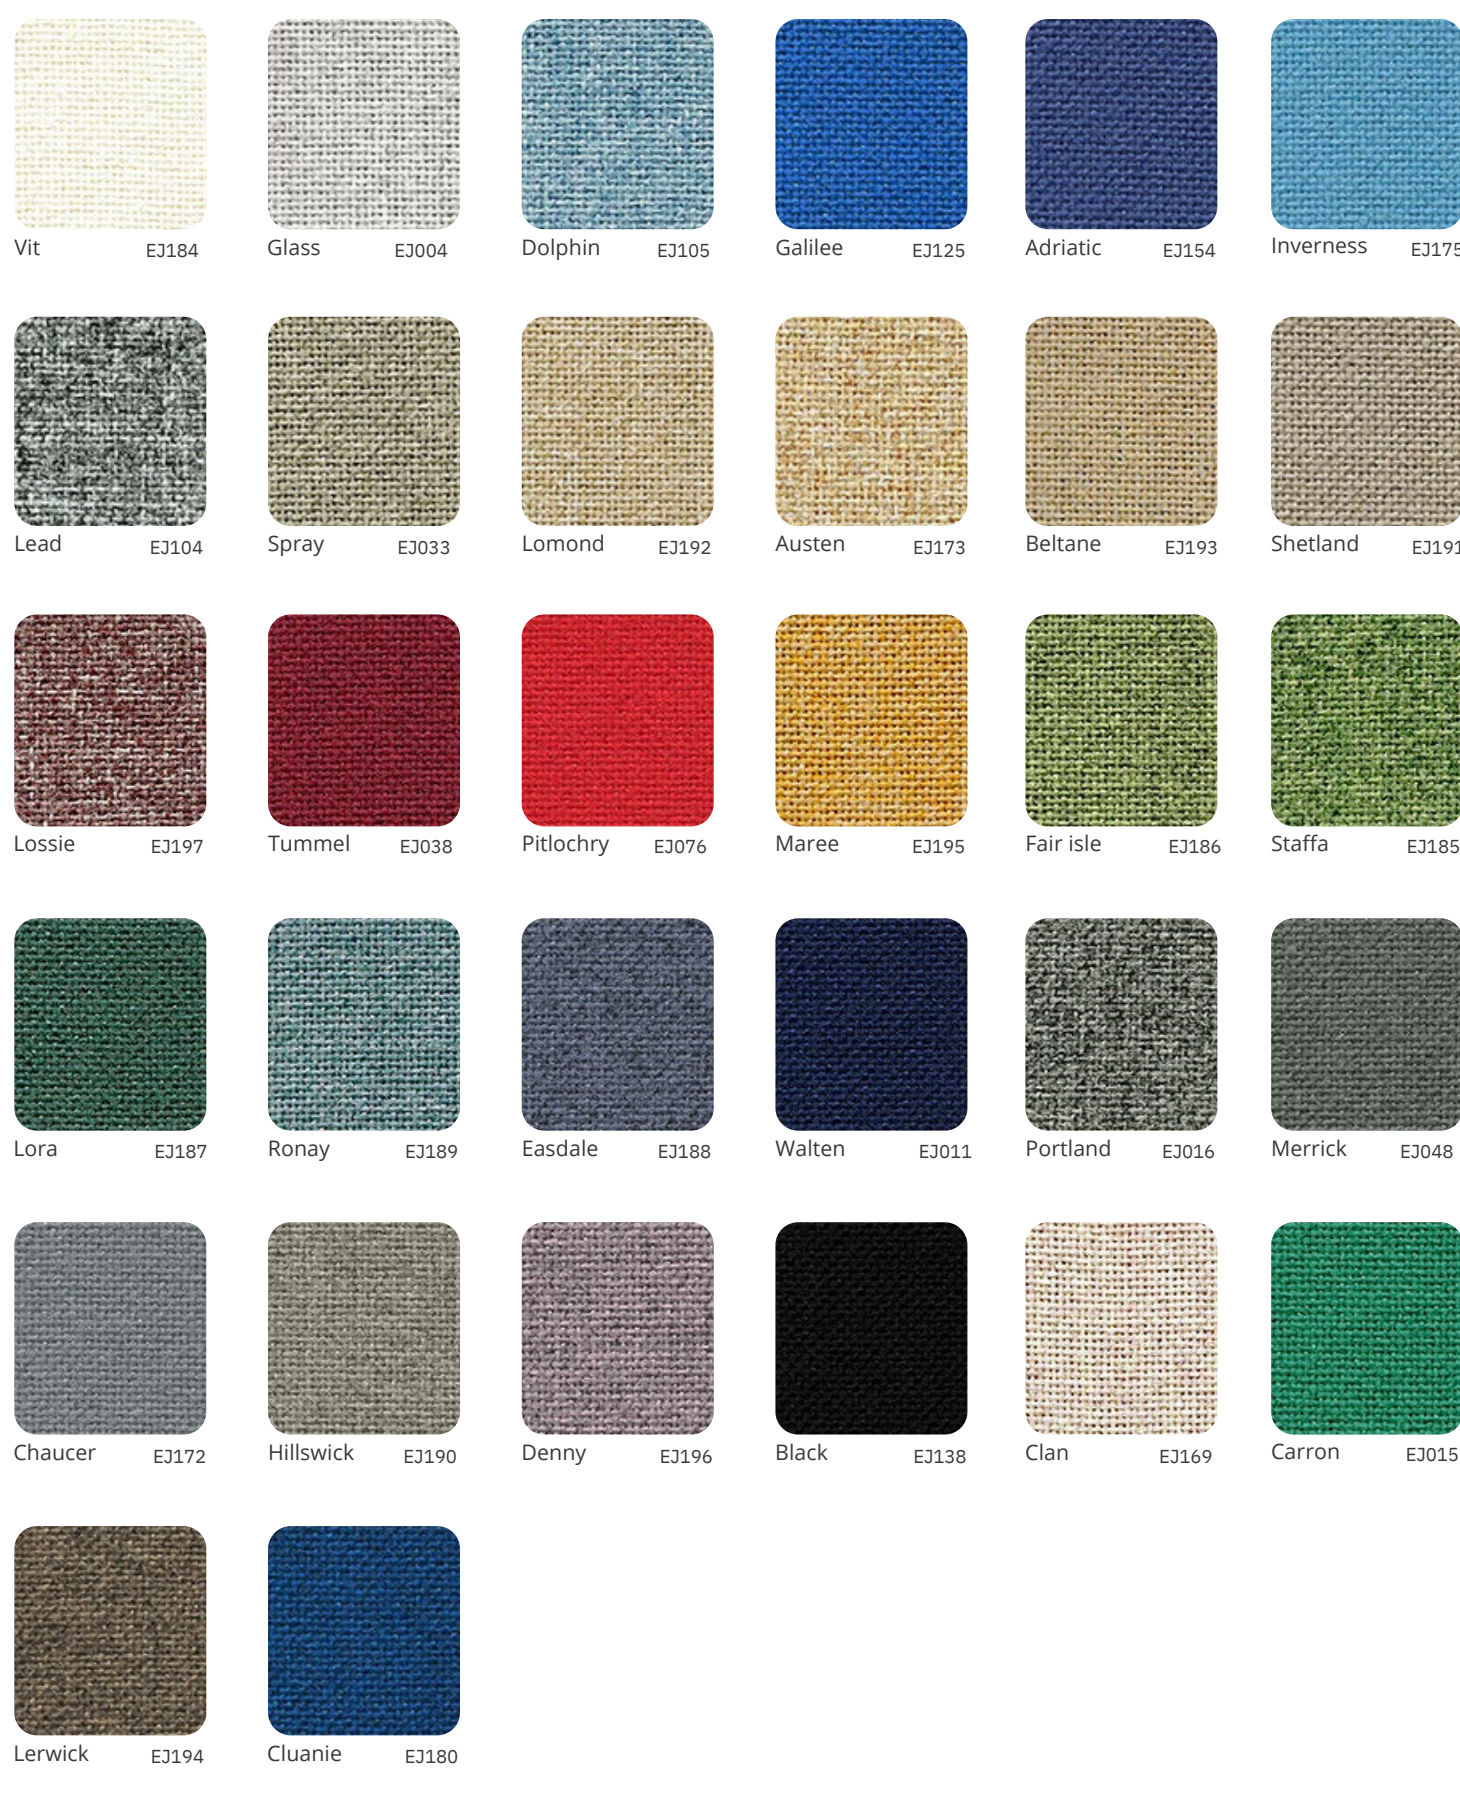

MARVINACUSTICA - COMFORT colours

ERA COLOUR RANGE

CARA COLOUR RANGE

LUCIA COLOUR RANGE

SONUS COLOUR RANGE